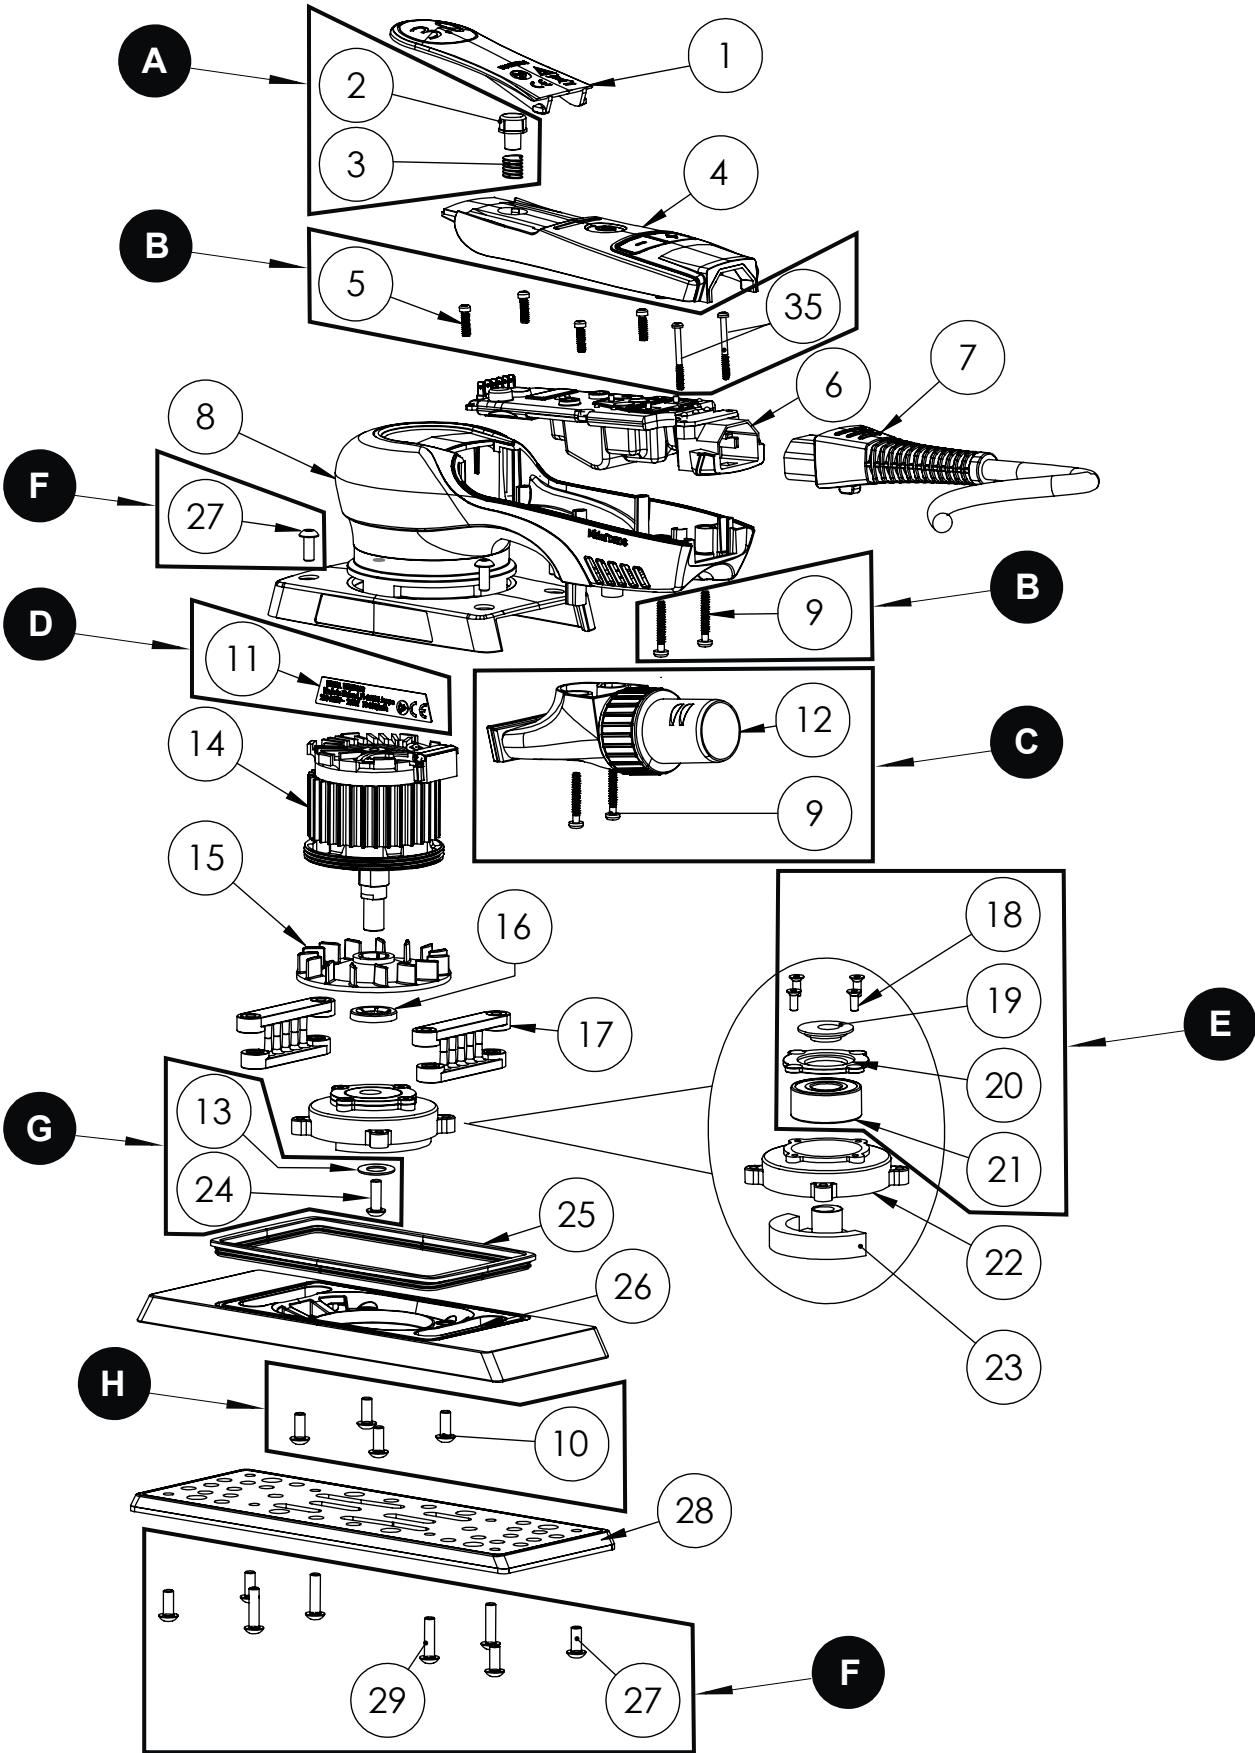

Exploded view of DEOS 70 x 198 mm & 81 x 133 mm (100–120 V)

Updated 26.03.2020

S/N from: 20125XXXXX001

S/N to: -

DEOS 70x198mm & 81x133mm Spare Part kits (100-120V)

Electrical tool must be serviced by a qualified repair person and in accordance with national requirements.

Separate spare parts on next page.

DEOS 70x198mm & 81x133mm Spare Parts (100-120V)

Mirka code	Item	Description	Kit	Qty	Tightening torque
MIE3310111	1	Lever 3.0mm		1	
	2	Start Button	A	1	
	3	Spring	A	1	
MIE6510411	4	Cover Plate		1	
	5	Screws	B	4	
MIE6560611	6	Speed Controller 110V*		1	
MIE9017211	7	Rewireable Mains Cable 4,3 m 100-120 V US		1	
MIE9017311	7	Rewireable Mains Cable 4,3 m 100-120 V UK		1	
MIE3310811	8	Housing		1	
	9	Screws	B, C	4	
	10	Screws	H	4	
	11	Type Label 100-120 V	D	1	
	12	Swivel Exhaust Assembly	C	1	
	13	Washer	G	1	
	14	Motor Assembly 110V*		1	25 Nm
MIE3311511	15	Fan		1	
MIE3361611	16	Pushlock Washer 12mm		1	
MIE3311711	17	Pad Support		2	
	18	Screws	E	4	1 Nm
MIE3311911	19	Dust Shield	E	1	
	20	Bearing Flange	E	1	
	21	Ball Bearing	E	1	
MIE3312211	22	Bearing Housing		1	
MIE3512311	23	Balancing Weight 81x133 mm		1	
MIE3812311	23	Balancing Weight 70x198 mm		1	
	24	Screw	G	1	
MIE3312511	25	Seal		1	
MIE3512611	26	Backing Plate 81x133mm		1	
MIE3812611	26	Backing Plate 70x198mm		1	
	27	Screws	F	8	
8292353011	28	Backing Pad Net 81x133mm Grip 46H Medium		1	
8292383011	28	Backing Pad Net 70x198mm Grip 48H Medium		1	
	29	Screws	F	4	
	35	Screws	B	2	